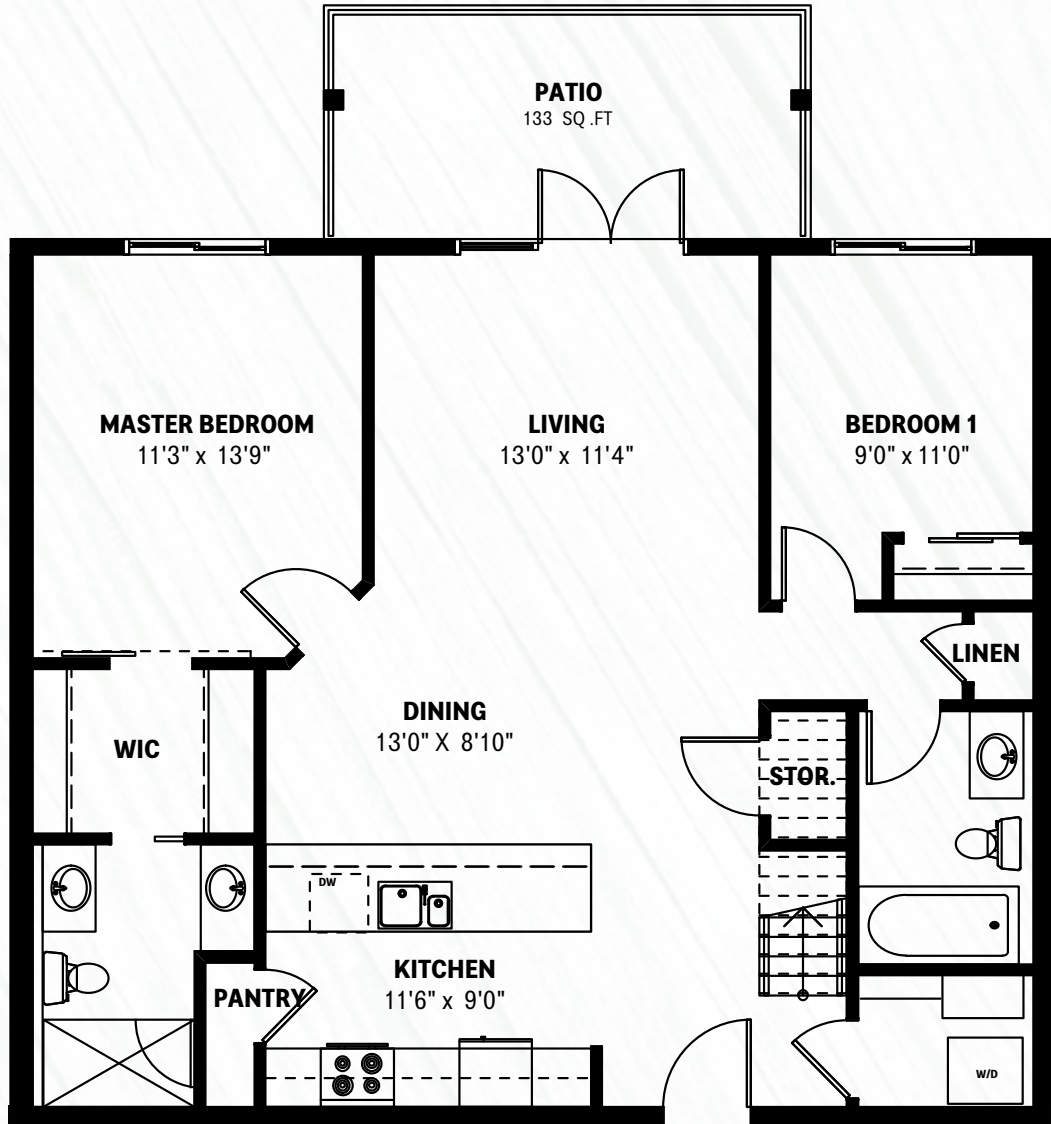

# B2

**GELLATLY  
PLACE**

**1,039 FT<sup>2</sup>**  
**TWO BEDROOM**  
**PRIVATE ROOFTOP PATIO**  
**B SERIES**  
**BUILDING 1 | LEVEL 3**