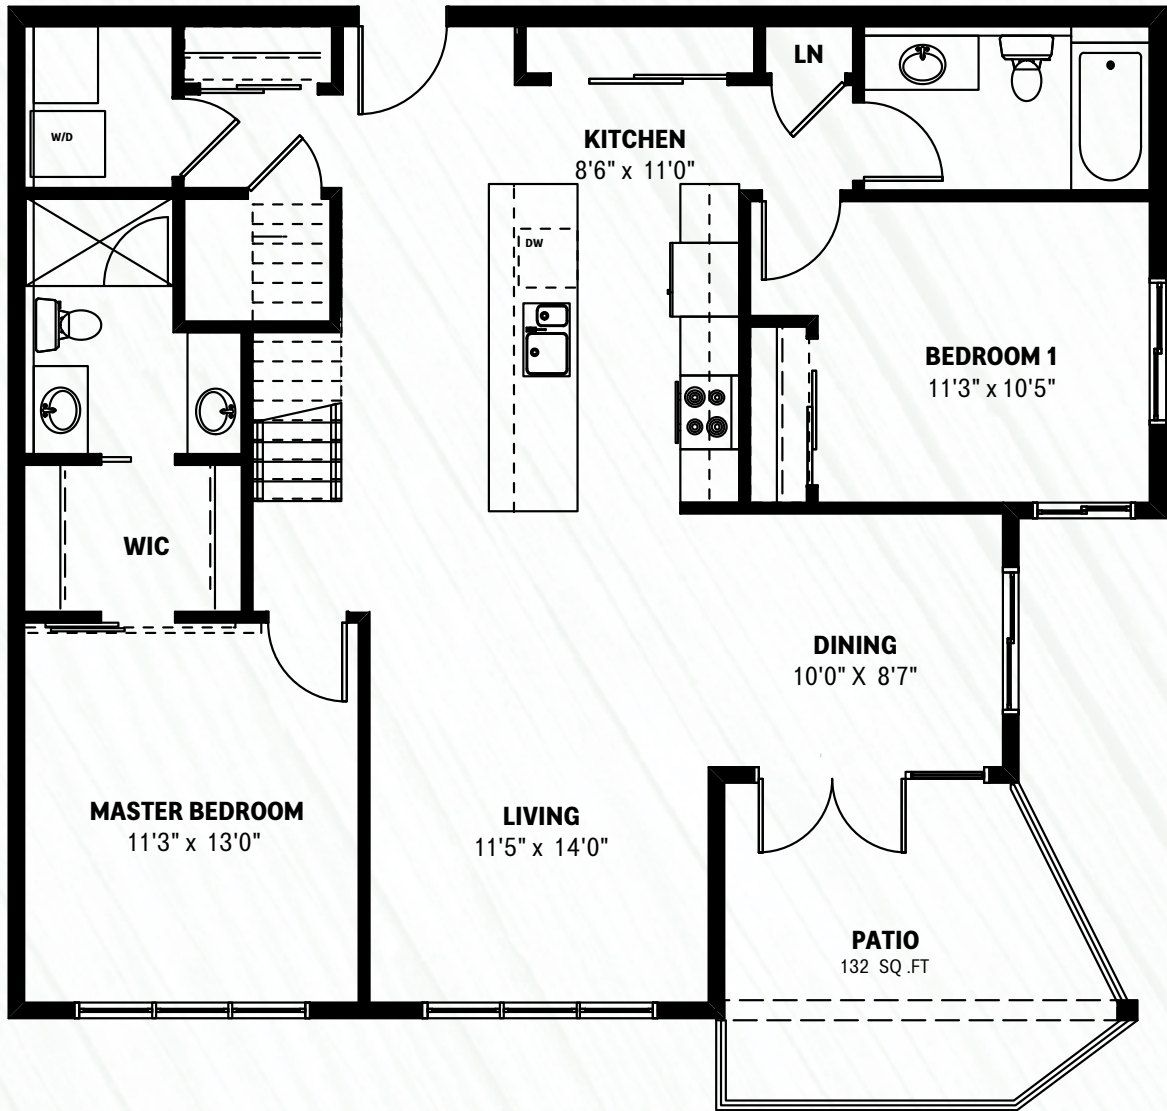

D4

**1,144 FT<sup>2</sup>**  
**TWO BEDROOM**  
**PRIVATE ROOFTOP PATIO**  
**D SERIES**  
BUILDING 1 | LEVEL 3