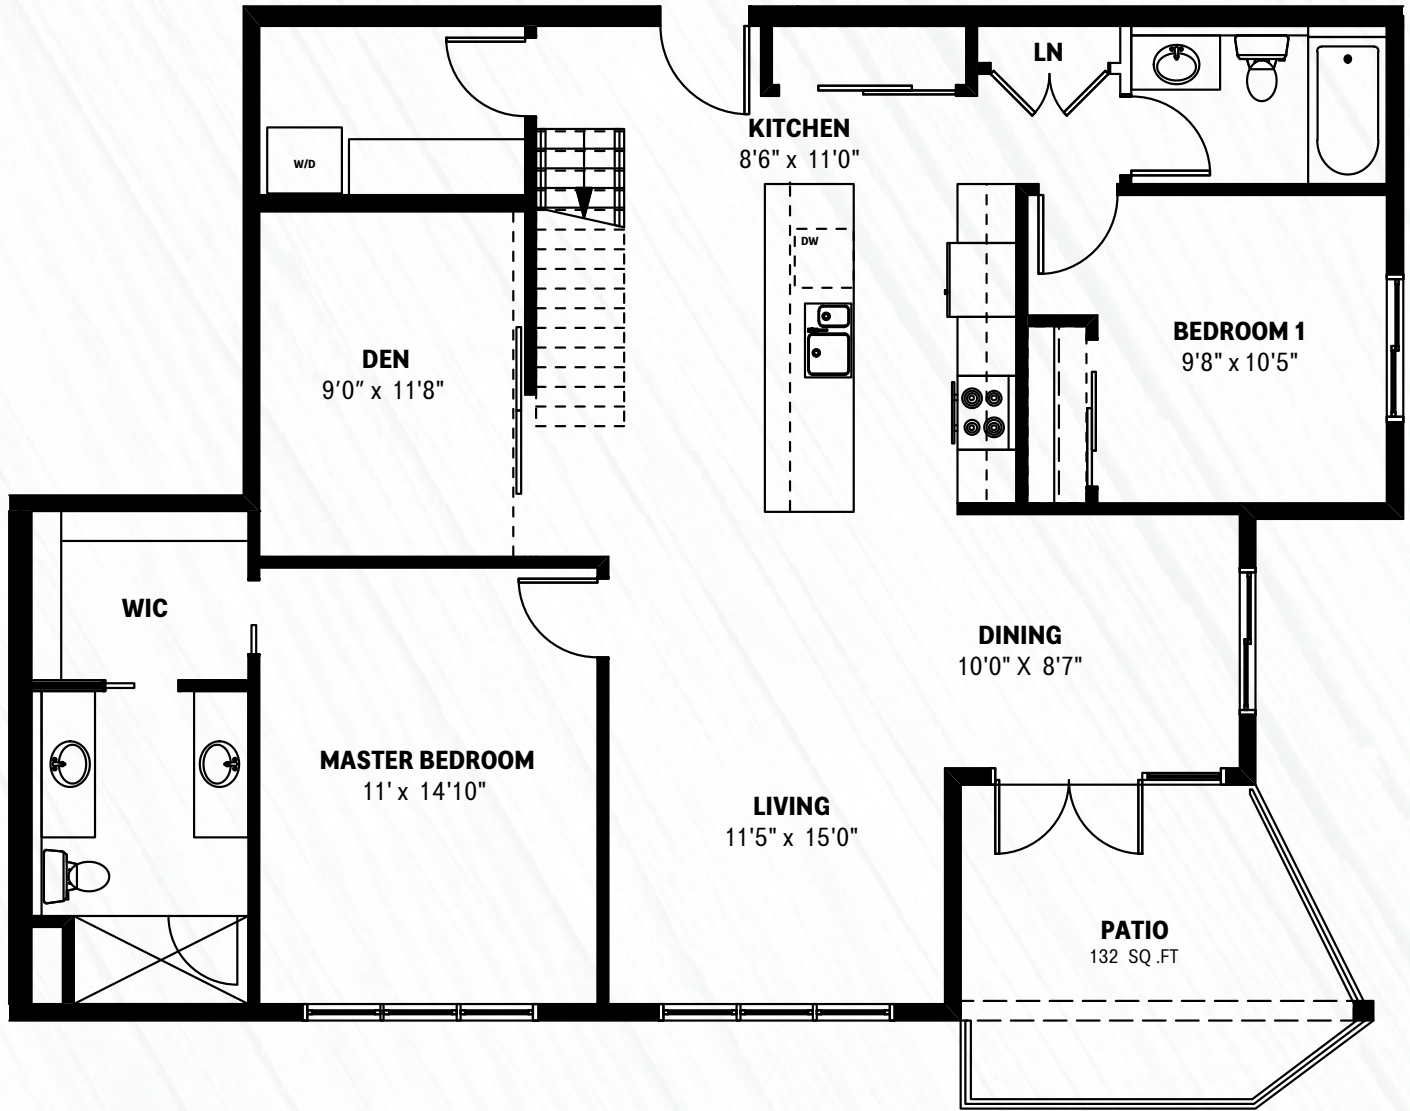

05

1,275 FT²
TWO BEDROOM + DEN
PRIVATE ROOFTOP PATIO
D SERIES
BUILDING 1 | LEVEL 3