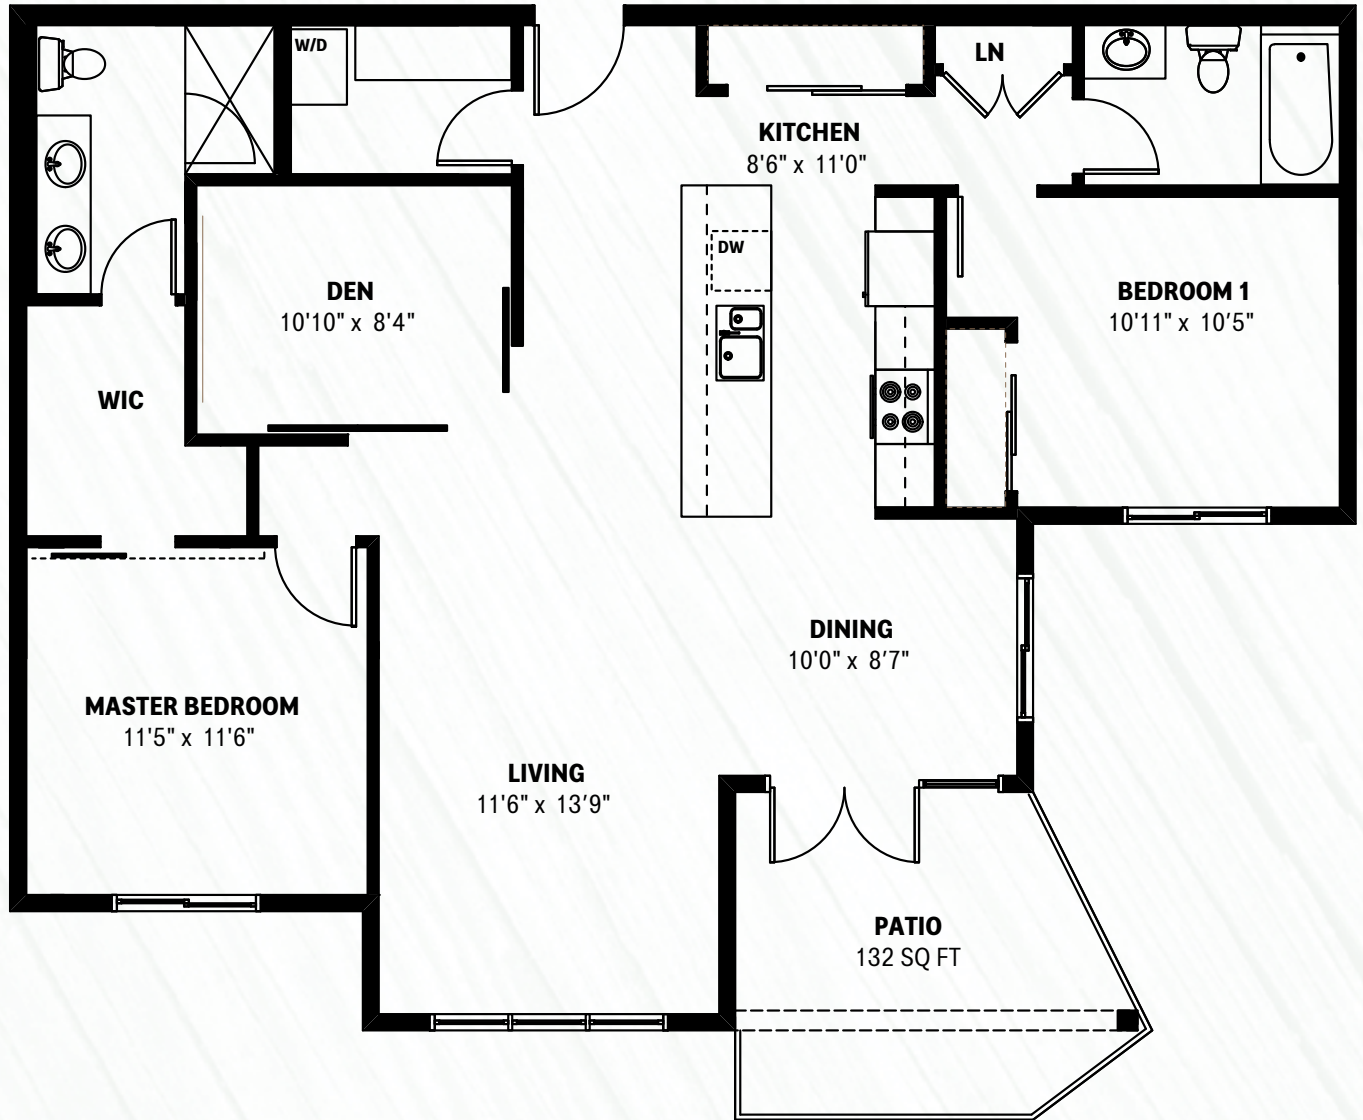

D6

**1,196 FT<sup>2</sup>**  
**TWO BEDROOM + DEN**  
**D SERIES**  
BUILDING 1 | LEVEL 1 + 2