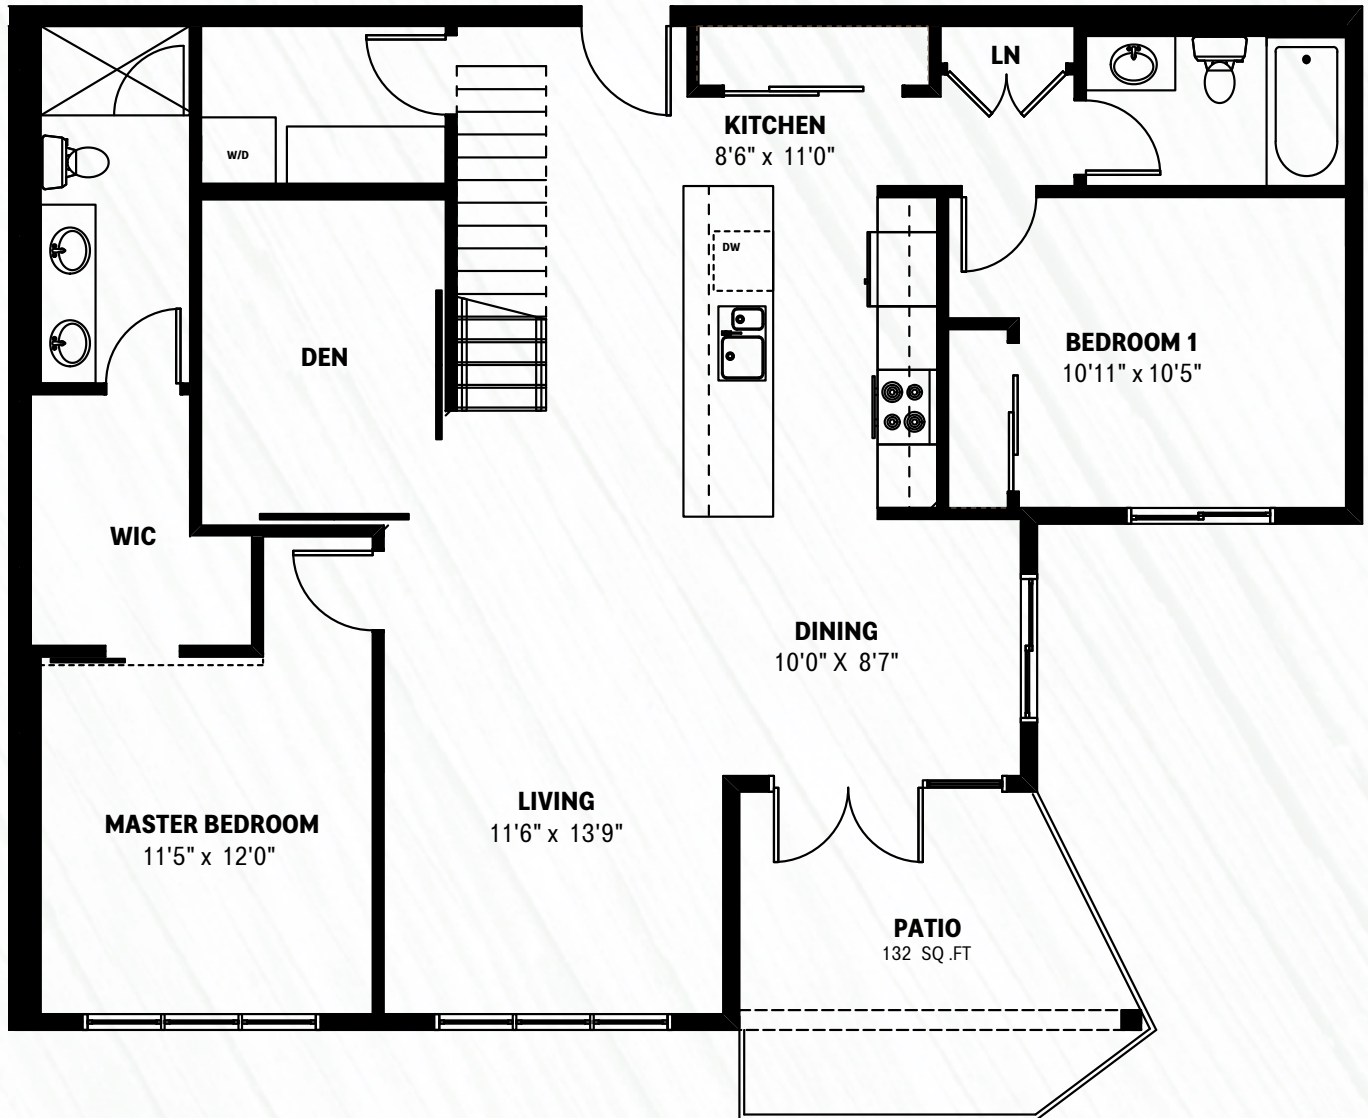

08

1,241 FT²
TWO BEDROOM + DEN
PRIVATE ROOFTOP PATIO

D SERIES
BUILDING 1 | LEVEL 3