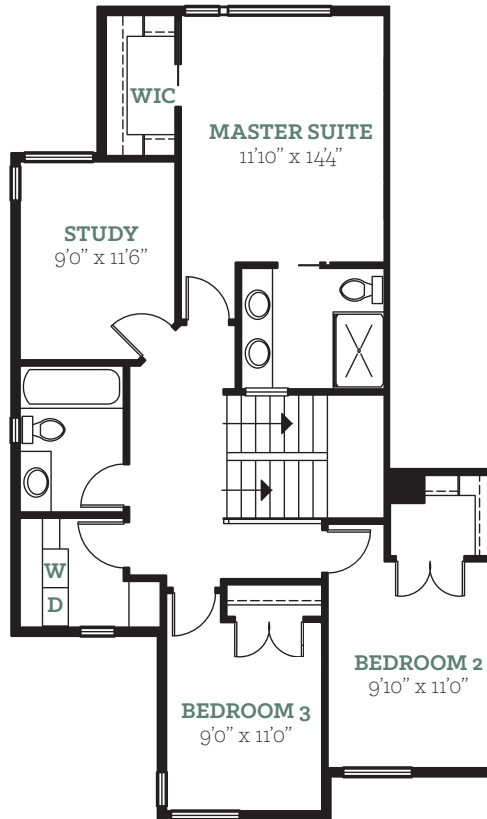

Elderberry 1,659 ft²

THREE BEDROOM, 2 1/2 BATH

INDOOR LIVING

Main Floor 652 ft²
 Second Floor 1,007 ft²
 Total Indoor 1,659ft²

OUTDOOR LIVING

Covered Deck 110 ft²
 Rooftop Terrace 245 ft²
 Total Outdoor 355 ft²

Main Floor

Second Floor

Rooftop Terrace