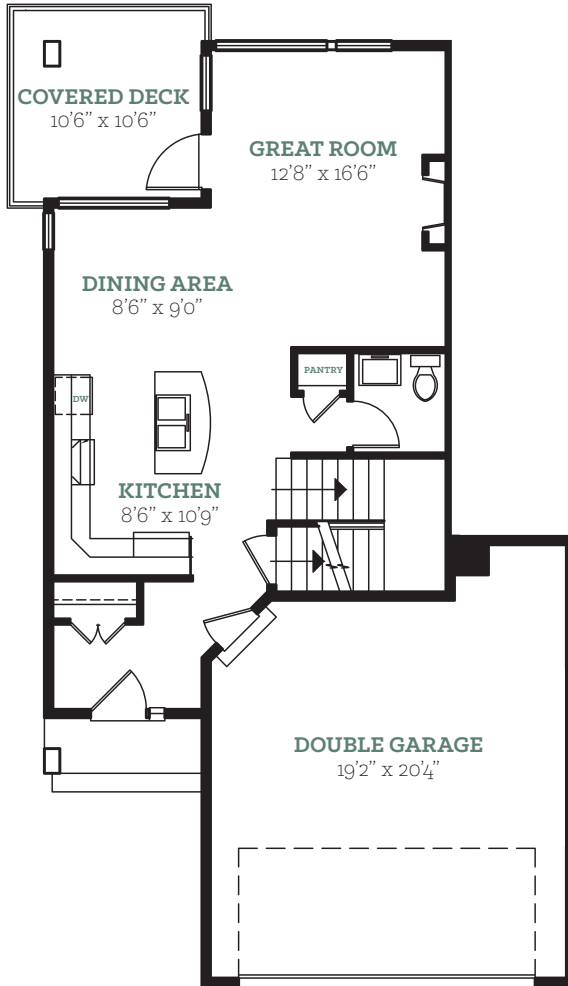

Elderberry 1,659 ft²

THREE BEDROOM, 2 1/2 BATH

INDOOR LIVING

Main Floor 652 ft²
 Second Floor 1,007 ft²
 Total Indoor 1,659ft²

OUTDOOR LIVING

Covered Deck 110 ft²
 Rooftop Terrace 245 ft²
 Total Outdoor 355 ft²

Main Floor

Second Floor

Rooftop Terrace