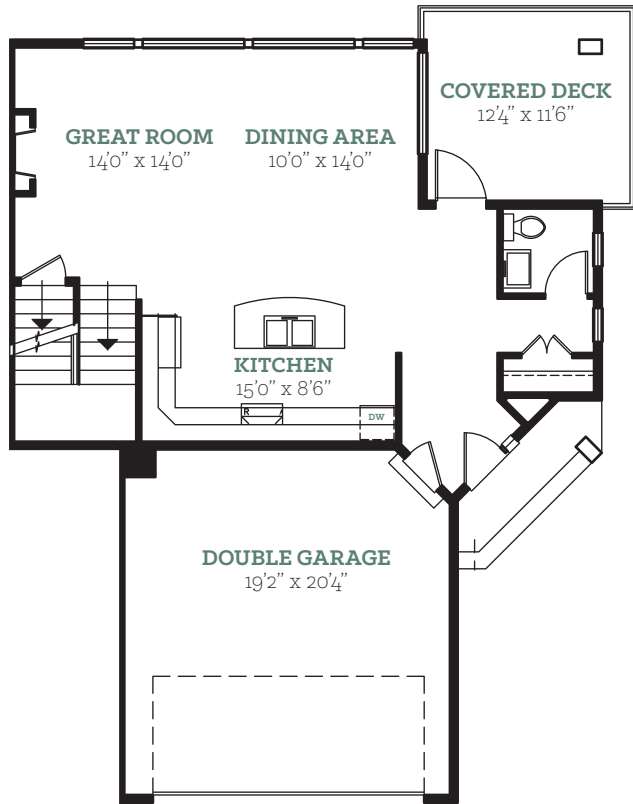

# Paisley 1,760 ft<sup>2</sup>

THREE BEDROOM, 2 ½ BATH

## INDOOR LIVING

**Main Floor** 746 ft<sup>2</sup>  
**Second Floor** 1,014 ft<sup>2</sup>  
**Total Indoor** 1,760 ft<sup>2</sup>

## OUTDOOR LIVING

**Covered Deck** 141 ft<sup>2</sup>  
**Rooftop Terrace** 301 ft<sup>2</sup>  
**Total Outdoor** 442 ft<sup>2</sup>

**Main Floor**

**Second Floor**

**Rooftop Terrace**