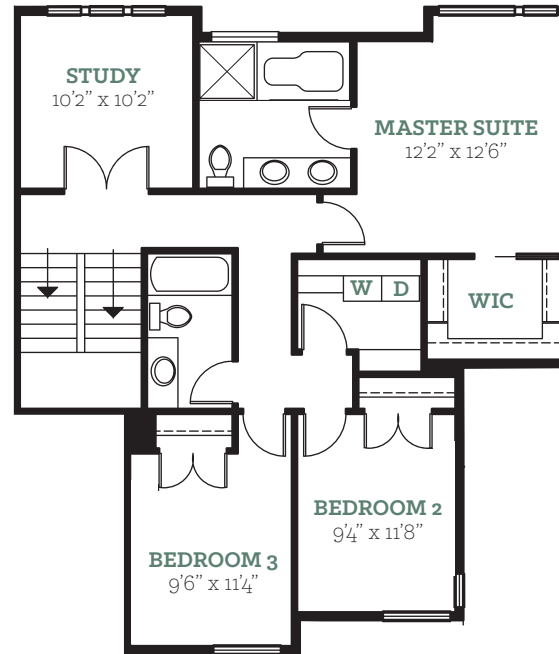

# Paisley 1,760 ft<sup>2</sup>

THREE BEDROOM, 2 ½ BATH

## INDOOR LIVING

**Main Floor** 746 ft<sup>2</sup>  
**Second Floor** 1,014 ft<sup>2</sup>  
**Total Indoor** 1,760 ft<sup>2</sup>

## OUTDOOR LIVING

**Covered Deck** 141 ft<sup>2</sup>  
**Rooftop Terrace** 301 ft<sup>2</sup>  
**Total Outdoor** 442 ft<sup>2</sup>

**Main Floor**

**Second Floor**

**Rooftop Terrace**