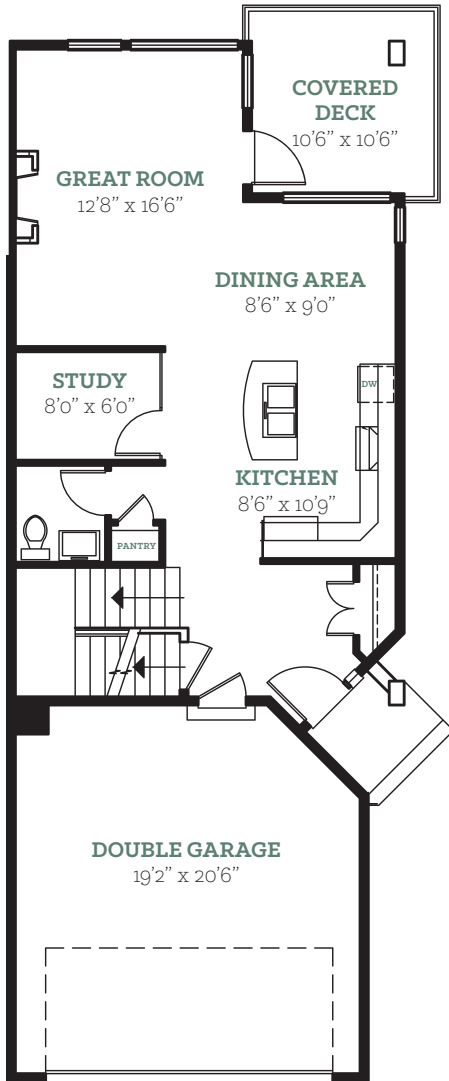

Sage 1,676 ft²

THREE BEDROOM, 2 ½ BATH

INDOOR LIVING

Main Floor 736 ft²

Second Floor 940 ft²

Total Indoor 1,676 ft²

OUTDOOR LIVING

Covered Deck 110 ft²

Rooftop Terrace 280 ft²

Total Outdoor 390 ft²

Main Floor

Second Floor

Rooftop Terrace