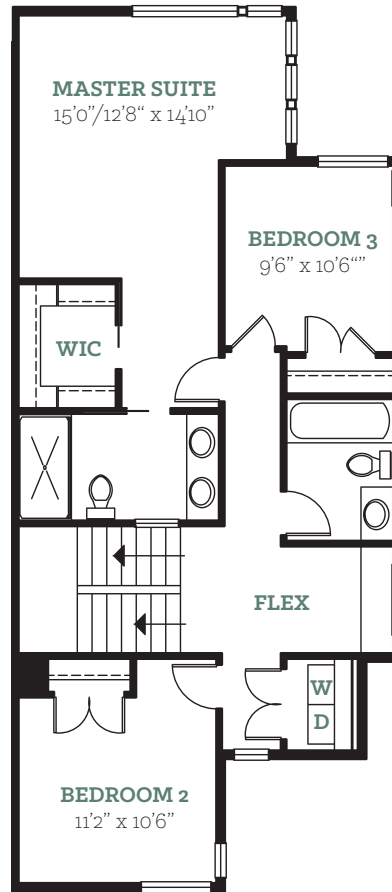

Sage 1,676 ft²

THREE BEDROOM, 2 ½ BATH

INDOOR LIVING

Main Floor 736 ft²

Second Floor 940 ft²

Total Indoor 1,676 ft²

OUTDOOR LIVING

Covered Deck 110 ft²

Rooftop Terrace 280 ft²

Total Outdoor 390 ft²

Main Floor

Second Floor

Rooftop Terrace