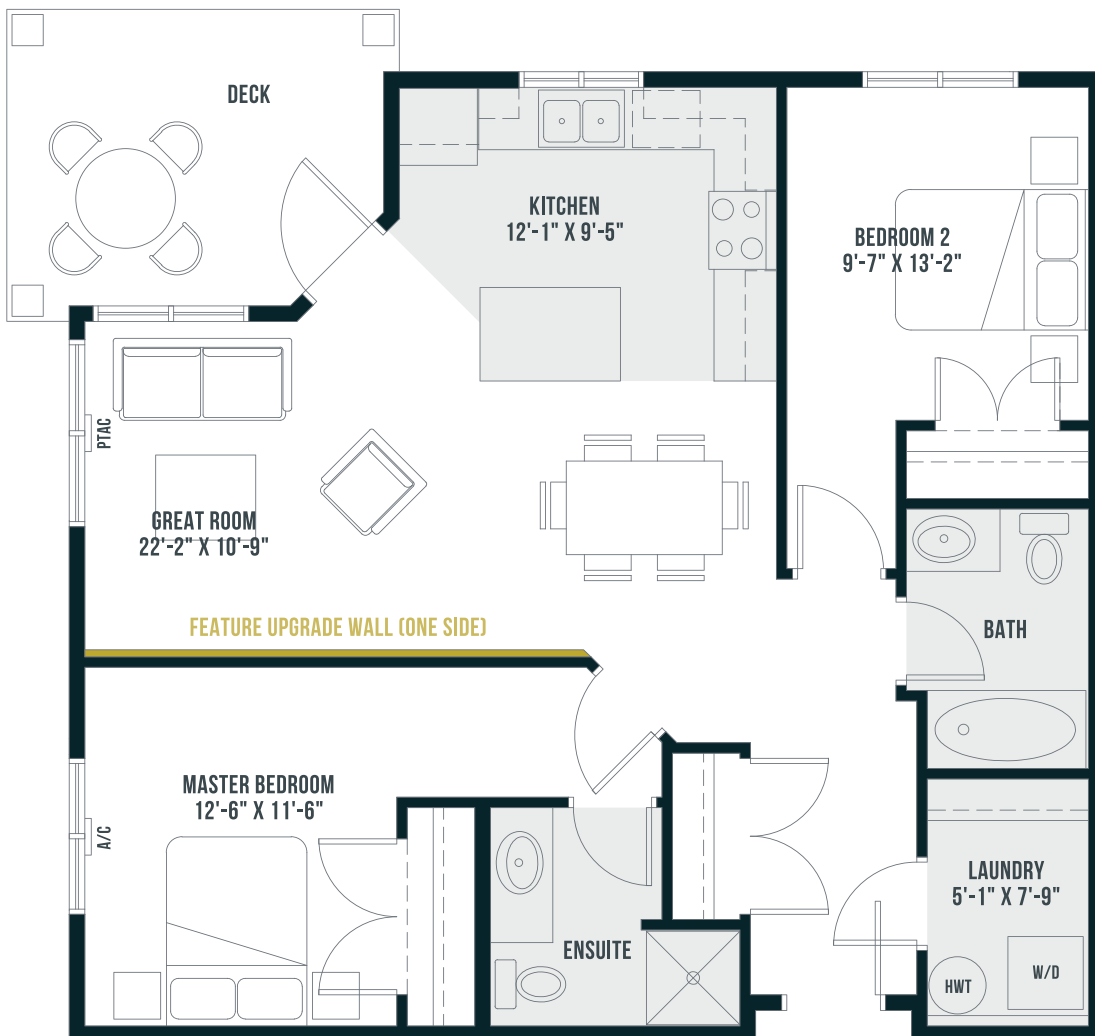

The STOCKWELL DOWNTOWN

UNIT A

Indoor Living Space Sq.Ft.	952		8' Ceiling
Bedrooms	2		9' Ceiling
Bathrooms	2		

FOURTH FLOOR

THIRD FLOOR

SECOND FLOOR

FIRST FLOOR