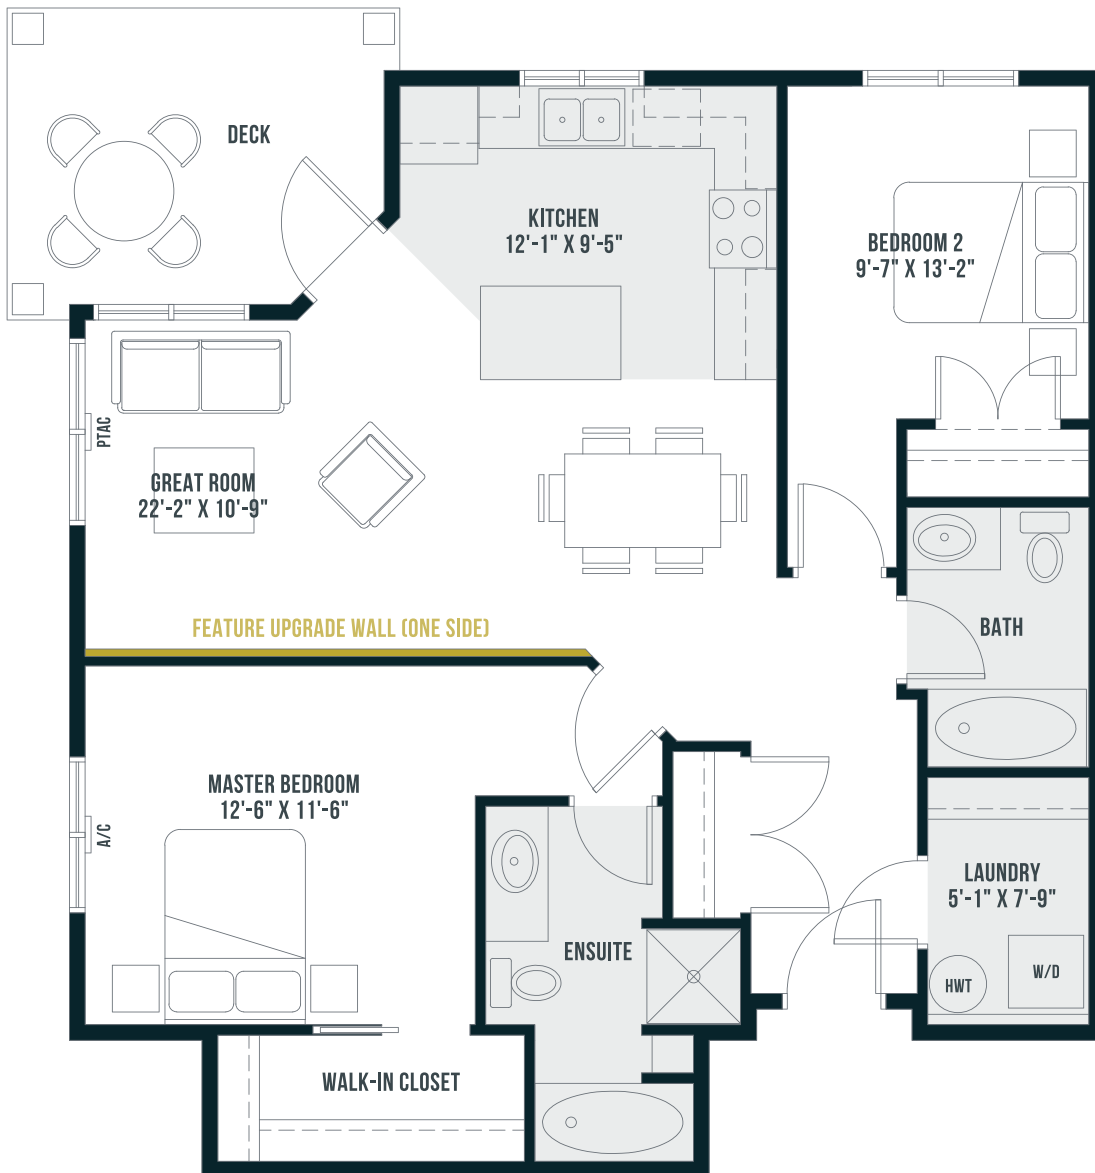

The STOCKWELL DOWNTOWN

UNIT A1

Indoor Living Space Sq.Ft. 1025 8' Ceiling
 Bedrooms 2 9' Ceiling
 Bathrooms 2

FOURTH FLOOR

THIRD FLOOR

SECOND FLOOR

FIRST FLOOR