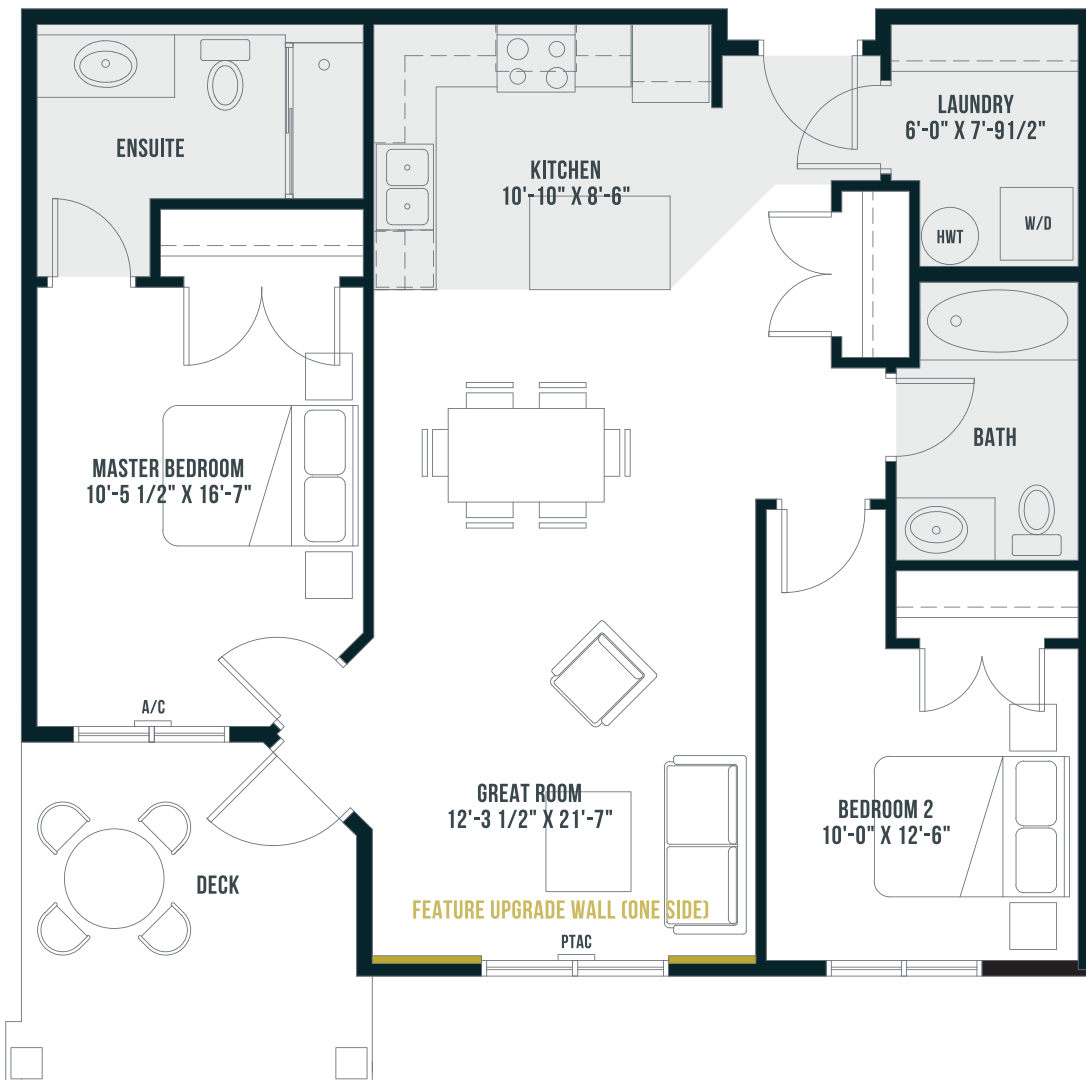

The STOCKWELL DOWNTOWN

UNIT B

Indoor Living Space Sq.Ft. 987 8' Ceiling
 Bedrooms 2 9' Ceiling
 Bathrooms 2

FOURTH FLOOR

THIRD FLOOR

SECOND FLOOR

FIRST FLOOR