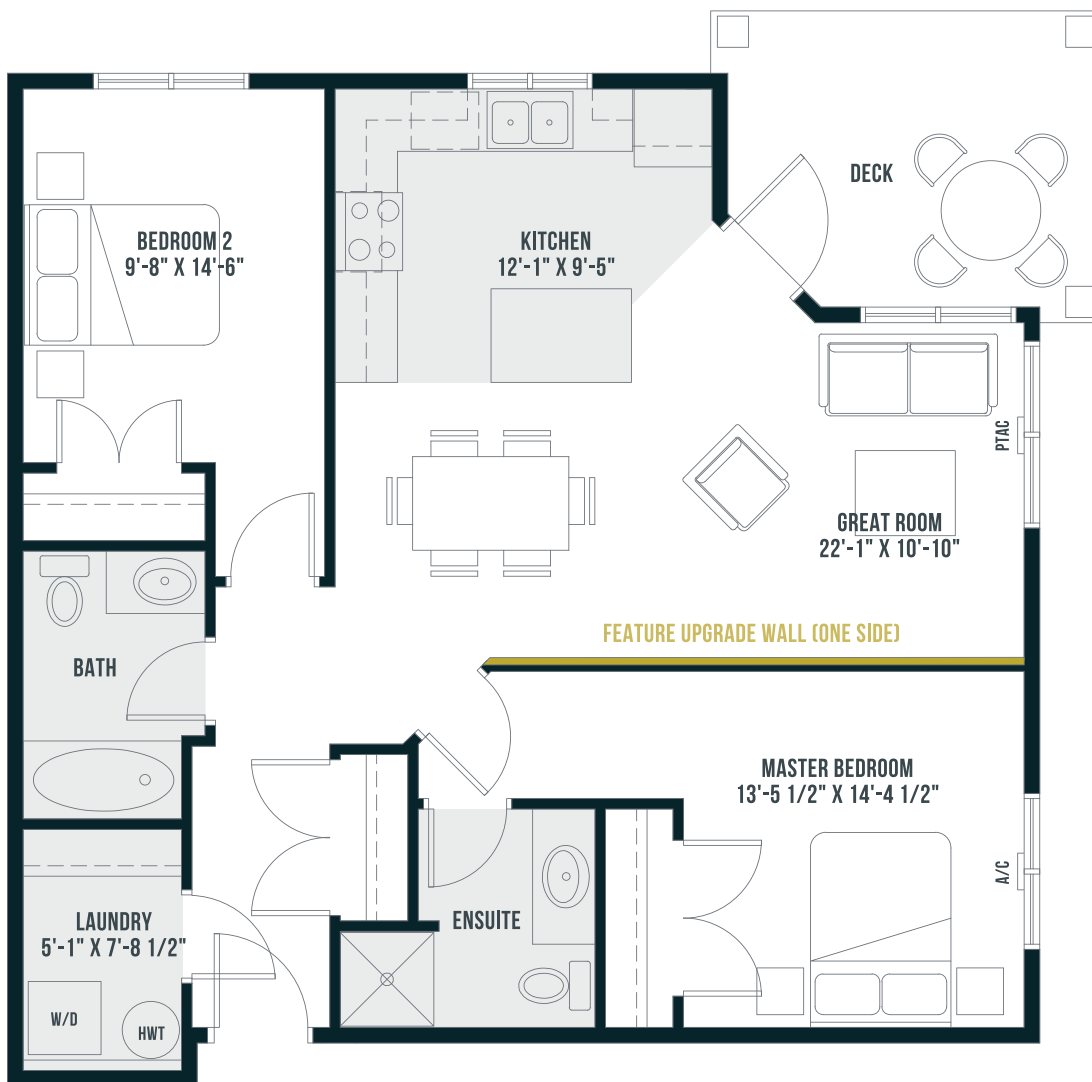

The STOCKWELL DOWNTOWN

UNIT C

Indoor Living Space Sq.Ft. 963 8' Ceiling
 Bedrooms 2 9' Ceiling
 Bathrooms 2

FOURTH FLOOR

THIRD FLOOR

SECOND FLOOR

FIRST FLOOR