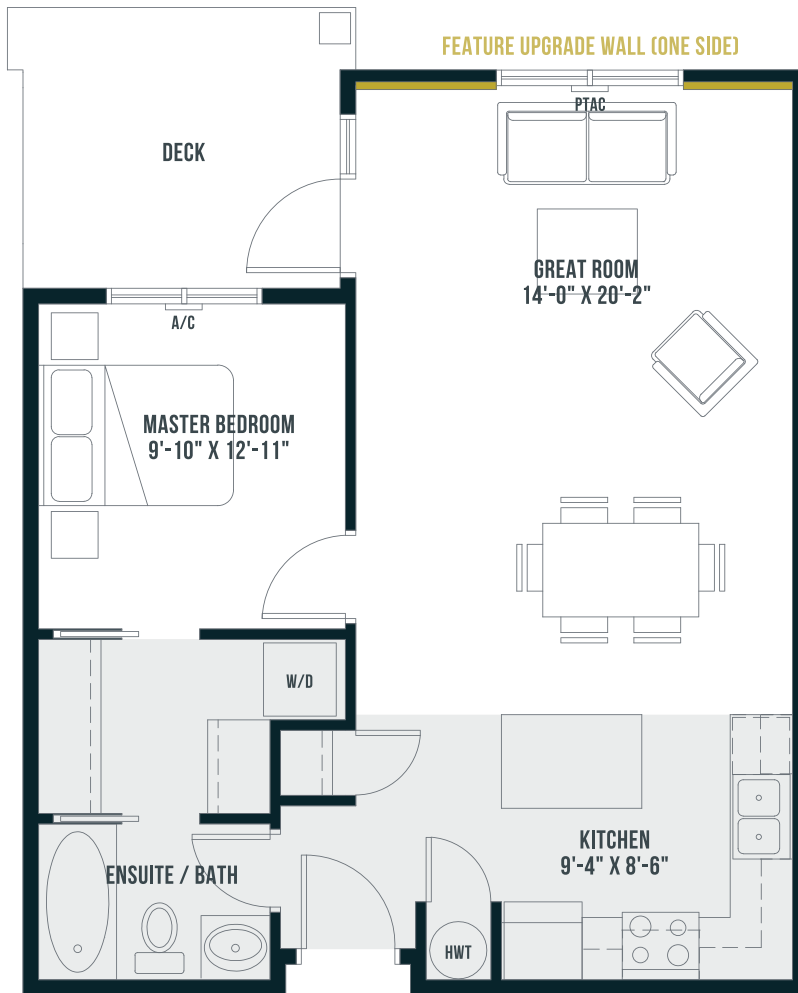

## UNIT D

Indoor Living Space Sq.Ft.	671		8' Ceiling
Bedroom	1		9' Ceiling
Bathroom	1		

### FOURTH FLOOR

### SECOND FLOOR

### FIRST FLOOR