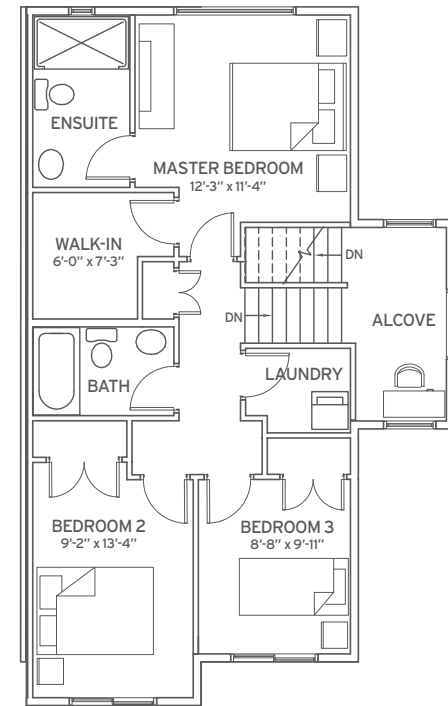

PLAN G¹

3 BEDROOM + FLEX

LIVING: 2,018 SQ FT | OUTDOOR: 423 SQ FT

LEVEL 1

LEVEL 2

LEVEL 3