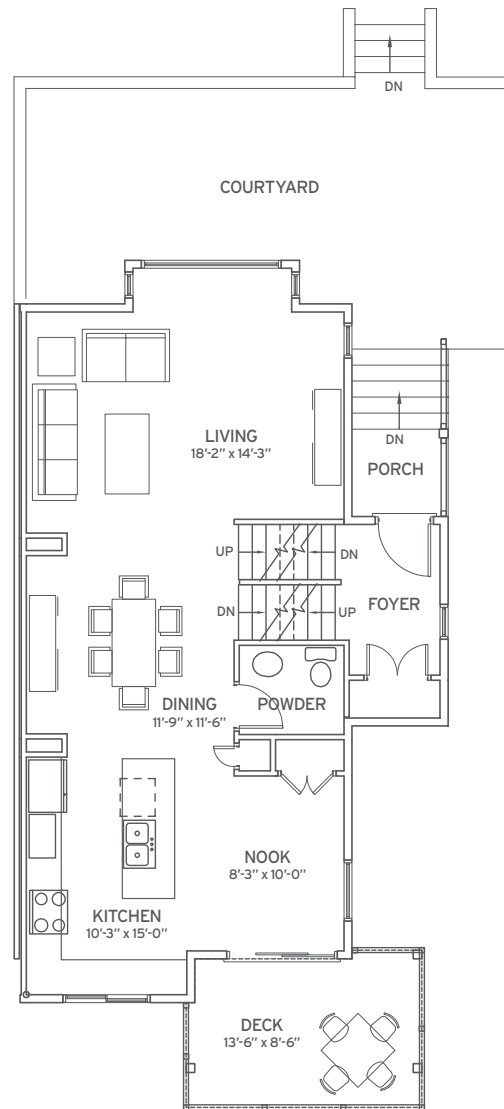

PLAN G¹

3 BEDROOM + FLEX

LIVING: 2,018 SQ FT | OUTDOOR: 423 SQ FT

LEVEL 1

LEVEL 2

LEVEL 3