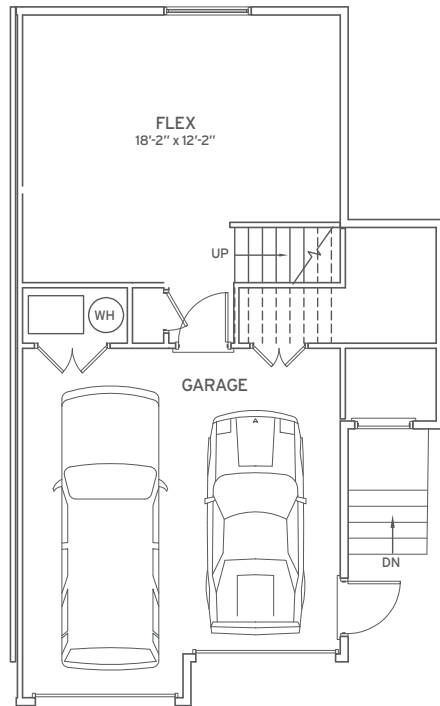

PLAN G¹

3 BEDROOM + FLEX

LIVING: 2,018 SQ FT | OUTDOOR: 423 SQ FT

LEVEL 1

LEVEL 2

LEVEL 3