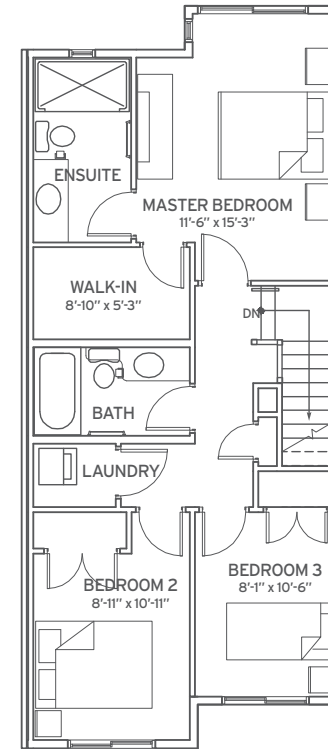

PLAN O

3 BEDROOM

LIVING: 1,514 SQ FT | OUTDOOR: 251 SQ FT

LEVEL 1

LEVEL 2

LEVEL 3