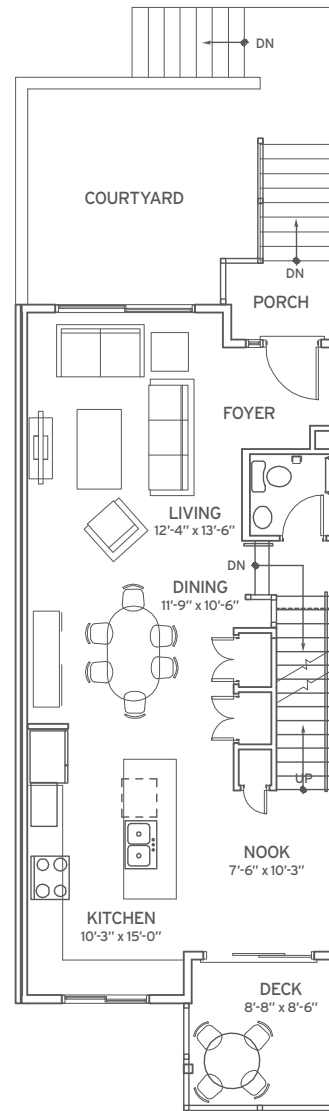

PLAN O

3 BEDROOM

LIVING: 1,514 SQ FT | OUTDOOR: 251 SQ FT

LEVEL 1

LEVEL 2

LEVEL 3